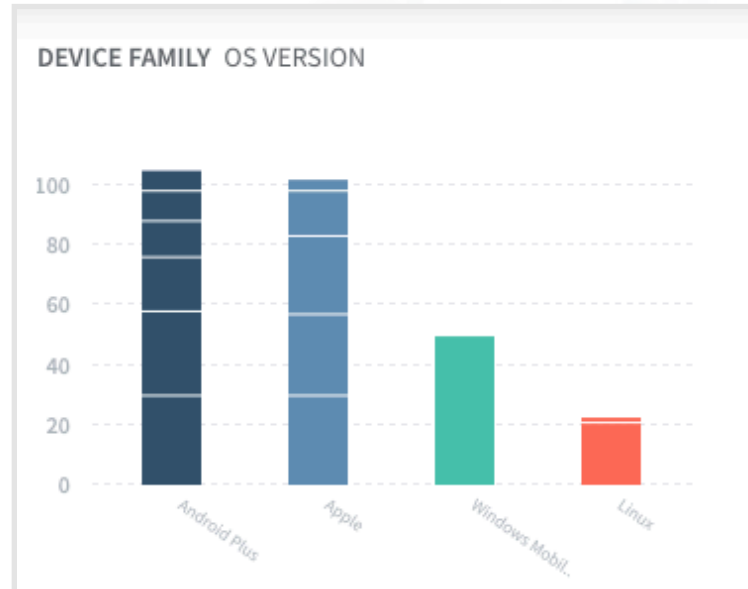

Grafik Dinamis

Dapatkan gambaran singkat tentang penyebaran perangkat