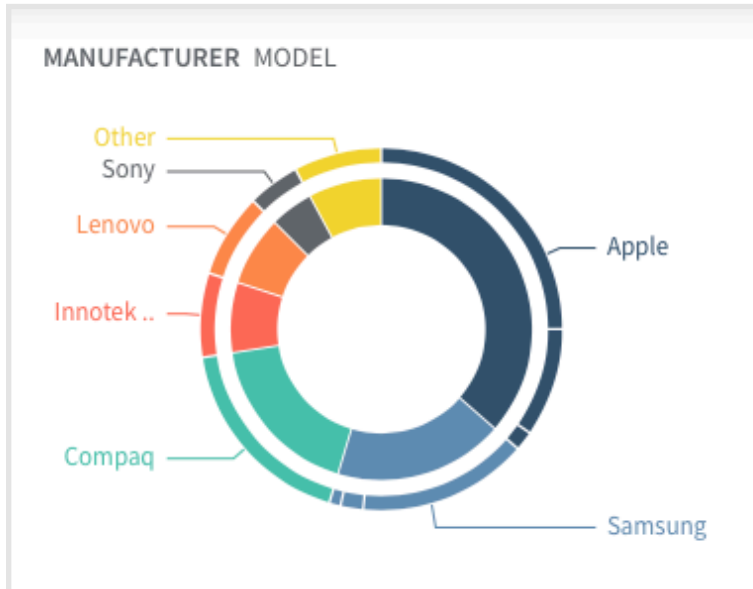

Grafik Dinamis

Dapatkan gambaran singkat tentang penyebaran perangkat