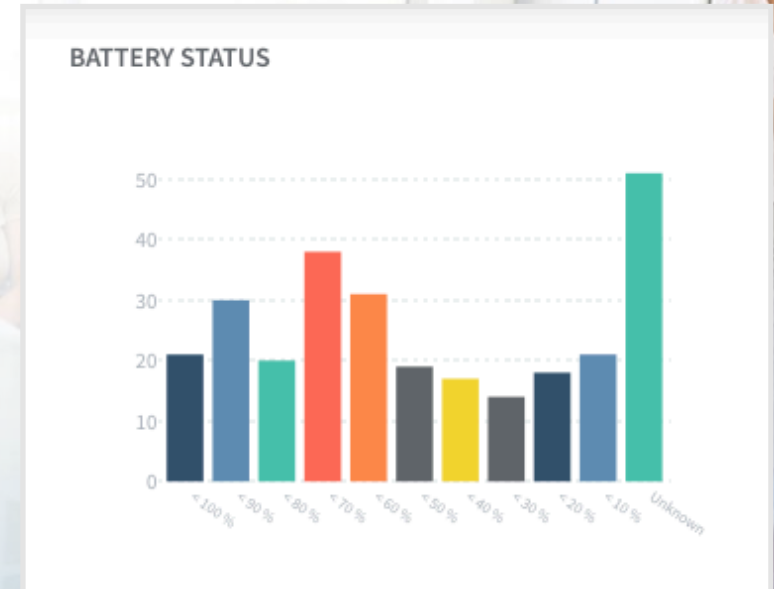

Grafik Dinamis

Dapatkan gambaran singkat tentang penyebaran perangkat